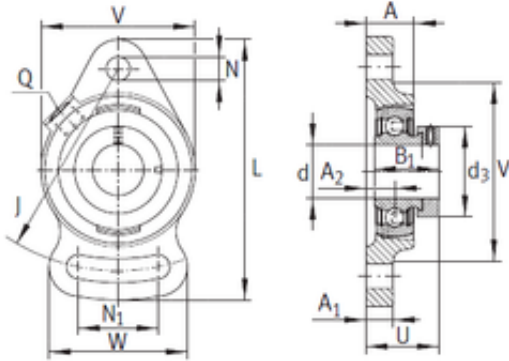

DAGHLFORGE OF AMERICA CORP.

INA PSFT25 Take-Up Ball Bearing

PSFT25 Bearing 2D drawings and 3D CAD models

Bearing No. PSFT25

Bore Diameter	25 mm
d	25 mm
V	70 mm
U	36 mm
Thread (Q)	Rp1/8
d3	37,5 mm
A	20 mm
A1	11 mm
B1	31 mm
J	99 mm
L	124 mm
N	11,5 mm
N1	37,5 mm
W	63 mm
A2	12,5 mm
Weight	0,52 Kg
Basic dynamic load rating (C)	14 kN
Category	Mounted Units & Inserts
Inventory	0.0
Manufacturer Name	SCHAEFFLER GROUP
Minimum Buy Quantity	N/A
Weight / Kilogram	0.623
EAN	4012802799279
Product Group	M06110